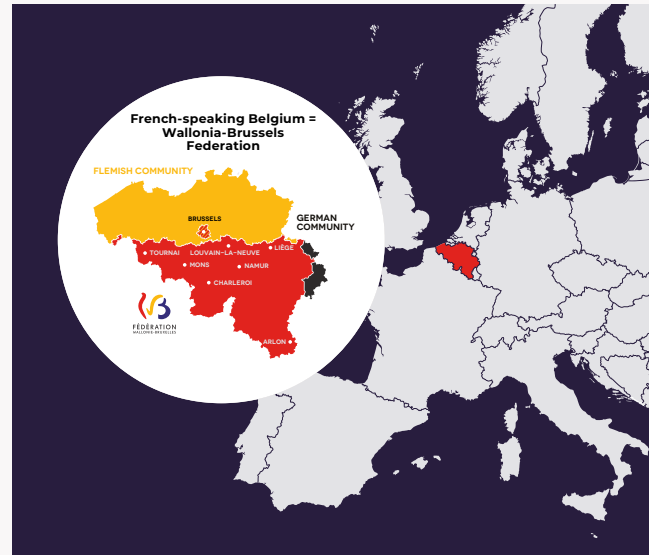

Teaching, research, service to the community

6 universities

- Université catholique de Louvain
- Université libre de Bruxelles
- Université de Liège
- Université de Mons
- Université de Namur
- Université Saint-Louis - Bruxelles

STUDYINBELGIUM.BE
 STUDY IN BELGIUM
 WALLONIE-BRUXELLES CAMPUS
 WB CAMPUS

STUDY IN BELGIUM

FRENCH-SPEAKING

Editor: Pascale Delcomminette - 2, Place Saintelette, B-1080 Brussels | Design: polygraph.be

AGENCY PROMOTING
 HIGHER EDUCATION
 IN FRENCH-SPEAKING
 BELGIUM ON THE
 INTERNATIONAL STAGE

STUDYINBELGIUM.BE

WALLONIE
 BRUXELLES
 CAMPUS

WHY SHOULD YOU CHOOSE FRENCH-SPEAKING BELGIUM?

FACTS & FIGURES

Location

Research and innovation

**HIGHER EDUCATION INSTITUTIONS = EDUCATION PROVIDERS
RESEARCH ORIENTED
RESEARCH AND INNOVATION PRODUCERS**