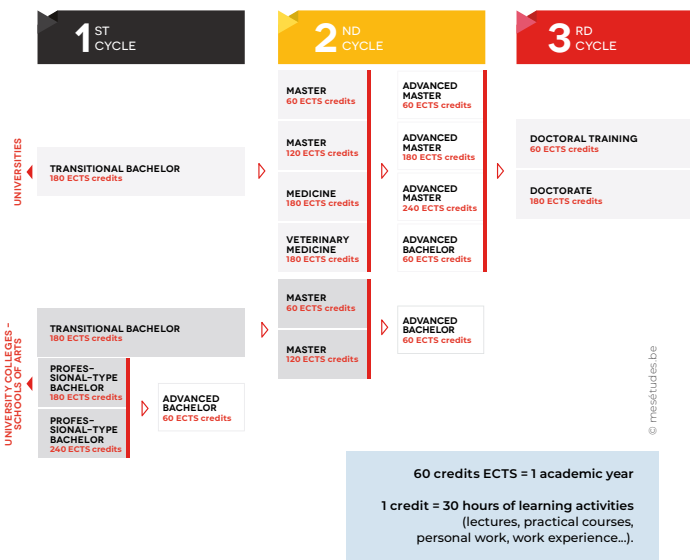

ORGANISATION OF STUDIES

In French-speaking Belgium, higher education is based on a system of 3 cycles of studies: Bachelor's degree, Master's degree and PhD. This system is recognised in numerous countries in both the EU and worldwide.

- → high-quality higher education
- → student mobility
- → globalisation of higher education (European Credit Transfer System - ECTS)

How higher education works

HIGHER EDUCATION INSTITUTIONS

Teaching, research, service to the community

6 universities

- → Université catholique de Louvain
- → Université libre de Bruxelles
- → Université de Liège
- → Université de Mons
- → Université de Namur
- → Université Saint-Louis - Bruxelles

19 university colleges

- → Haute Ecole Albert Jacquard
- → Haute Ecole Bruxelles-Brabant
- → Haute Ecole Charlemagne
- → Haute Ecole EPHEC
- → Haute Ecole Francisco Ferrer
- → Haute Ecole Galilée
- → Haute Ecole « Groupe ICHEC - ISC Saint-Louis - ISFSC »
- → Haute Ecole en Hainaut
- → Haute Ecole Léonard de Vinci
- → Haute Ecole libre de Bruxelles - Ilya Prigogine
- → Haute Ecole libre Mosane
- → Haute Ecole Louvain en Hainaut
- → Haute Ecole Lucia de Brouckère
- → Haute Ecole de Namur-Liège-Luxembourg
- → Haute Ecole provinciale de Hainaut - Condorcet
- → Haute Ecole de la Province de Liège
- → Haute Ecole de la Province de Namur
- → Haute Ecole Robert Schuman
- → Haute Ecole de la Ville de Liège

16 Schools of Arts

- → Académie des Beaux-Arts de la Ville de Tournai
- → Académie royale des Beaux-Arts de la Ville de Bruxelles - Ecole supérieure des Arts
- → Arts?
- → Beaux-Arts de Liège - École Supérieure des Arts
- → Conservatoire royal de Bruxelles
- → Conservatoire royal de Liège
- → Ecole nationale supérieure des Arts visuels de La Cambre
- → Ecole supérieure des Arts de l'image « Le 75 »
- → Ecole supérieure des Arts - Ecole de Recherche graphique
- → Ecole supérieure des Arts du Cirque
- → Ecole supérieure des Arts Institut Saint-Luc à Tournai
- → Ecole supérieure des Arts Saint-Luc de Bruxelles
- → Ecole supérieure des Arts Saint-Luc de Liège
- → Institut des Arts de Diffusion
- → Institut national supérieur des Arts du Spectacle et des Techniques de Diffusion
- → Institut supérieur de Musique et de Pédagogie

Studies partly or entirely delivered in English:

- → Criminology
- → Dentistry
- → Economics and management
- → Engineering
- → History
- → History of art and archaeology
- → Information and communication
- → Languages, letters and translation studies
- → Law
- → Motor sciences
- → Philosophy
- → Plastics, visual and spatial arts
- → Political and social sciences
- → Psychology and education
- → Public health sciences
- → Sciences
- → Theology
- → Veterinary science

STUDYINBELGIUM.BE
STUDY IN BELGIUM
WALLONIE-BRUXELLES CAMPUS
WB CAMPUS