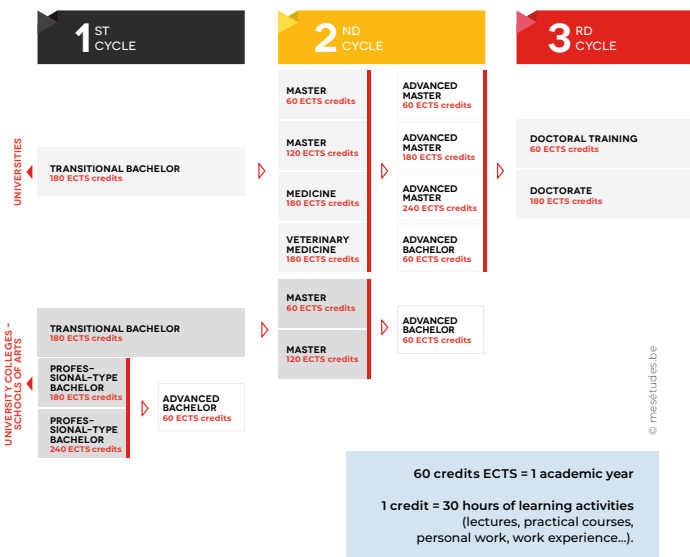

ORGANISATION OF STUDIES

In French-speaking Belgium, higher education is based on a system of 3 cycles of studies: Bachelor's degree, Master's degree and PhD. This system is recognised in numerous countries in both the EU and worldwide.

- high-quality higher education
- student mobility
- globalisation of higher education (European Credit Transfer System - ECTS)

How higher education works

© mesétudes.be

© IHECS

HIGHER EDUCATION INSTITUTIONS