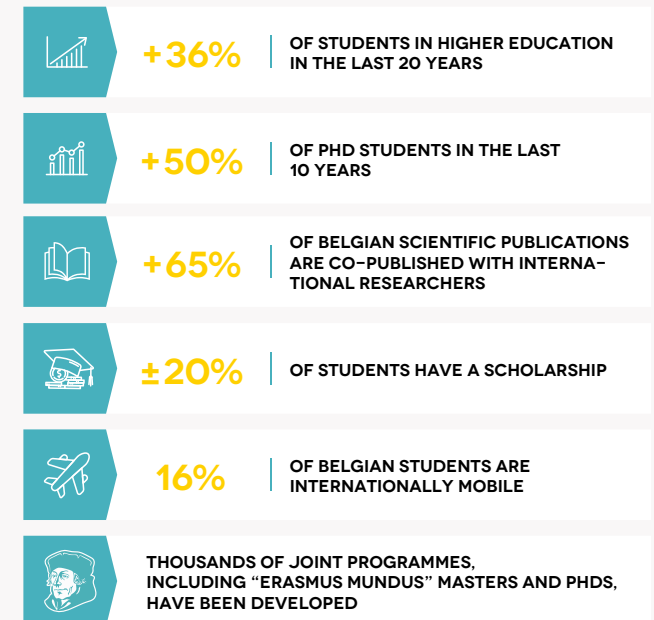

**HIGHER EDUCATION INSTITUTIONS = EDUCATION PROVIDERS
RESEARCH ORIENTED
RESEARCH AND INNOVATION PRODUCERS**

They work with companies and private and public research units in 6 priority fields for innovation:

200,000,000 €

ALLOCATED EACH YEAR TO
SCIENTIFIC RESEARCH

1,000
PHD GRADUATES
WITH THESIS (DOCTORS)

Official languages

Student population

ORGANISATION OF STUDIES

In French-speaking Belgium, higher education is based on a system of 3 cycles of studies: Bachelor's degree, Master's degree and PhD. This system is recognised in numerous countries in both the EU and worldwide.