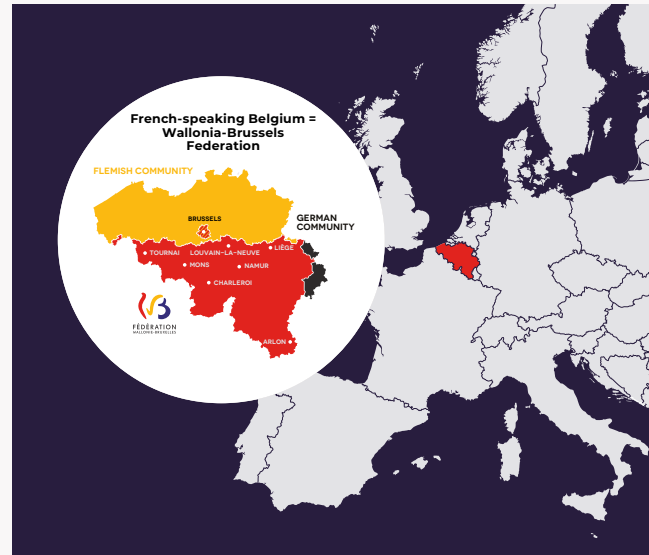

AGENCY PROMOTING HIGHER EDUCATION IN FRENCH-SPEAKING BELGIUM ON THE INTERNATIONAL STAGE

STUDYINBELGIUM.BE

WALLONIE BRUXELLES CAMPUS

WHY SHOULD YOU CHOOSE FRENCH-SPEAKING BELGIUM?

FACTS & FIGURES

Location

Research and innovation

**HIGHER EDUCATION INSTITUTIONS = EDUCATION PROVIDERS
RESEARCH ORIENTED
RESEARCH AND INNOVATION PRODUCERS**

They work with companies and private and public research units in 6 priority fields for innovation: